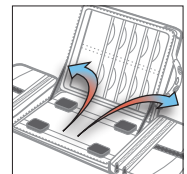

Features

- 13" accommodates 13" x 9.25" x 1"
- 15" accommodates 14.5" x 10.7" x 1.5"
- full-time protection
- cooldeck for computer heat dissipation
- shields your lap from excessive heat buildup
- single shoulder strap included - backpack option available
- rigid frame & shock absorbing foam padding throughout
- all stress points are reinforced
- constructed using the finest expedition grade fabrics
- all fabrics coated with heavy water resistant coating

13" models: \$59.95 LT013RB, LT013RD, LT013W, LT013P
 15" models: \$59.95 LT001RB, LT001RD, LT001W, LT001P, LT001G, LT001BLK
 backpack strap: \$9.95 MBH001

rigid perimeter frame

use on your lap or desk

optional backpack strap